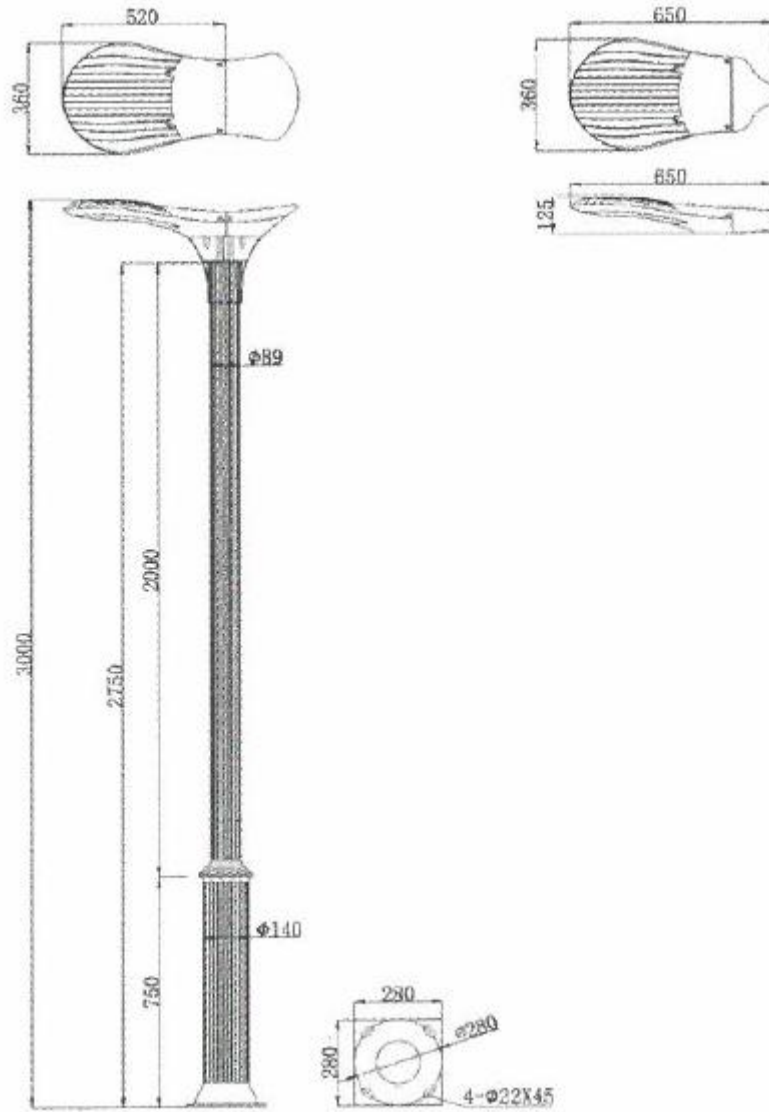

YULAN ELECTRICAL CO., LIMITED

YULAN ELECTRICAL CO., LIMITED

YULAN ELECTRICAL CO., LIMITED

Product name	Led garden modern forms outdoor lighting		
Housing Material	Die-cast Aluminum + Aluminum Profiles		
Input voltage	AC86V-265V	Power	20W/30W/40W/60W
Frequency range	50-60Hz	Color Temperature	3000K-6000K
PF(Power Factor)	>0.95	CRI	>70
Light source	Philips, Core chip	Power supply	Meanwell, Inventr
Finish color	Gray / black customized	Warranty	5 years
IP Rating	IP65	Light pole installation height	3m/3.5m/4m/4.5m
Working environment humidity	10% ~90%	Working environment temperature	-40℃ ~ 50℃
Finish treatment	Powder coaing	Anchor bolts	Folding / Welding