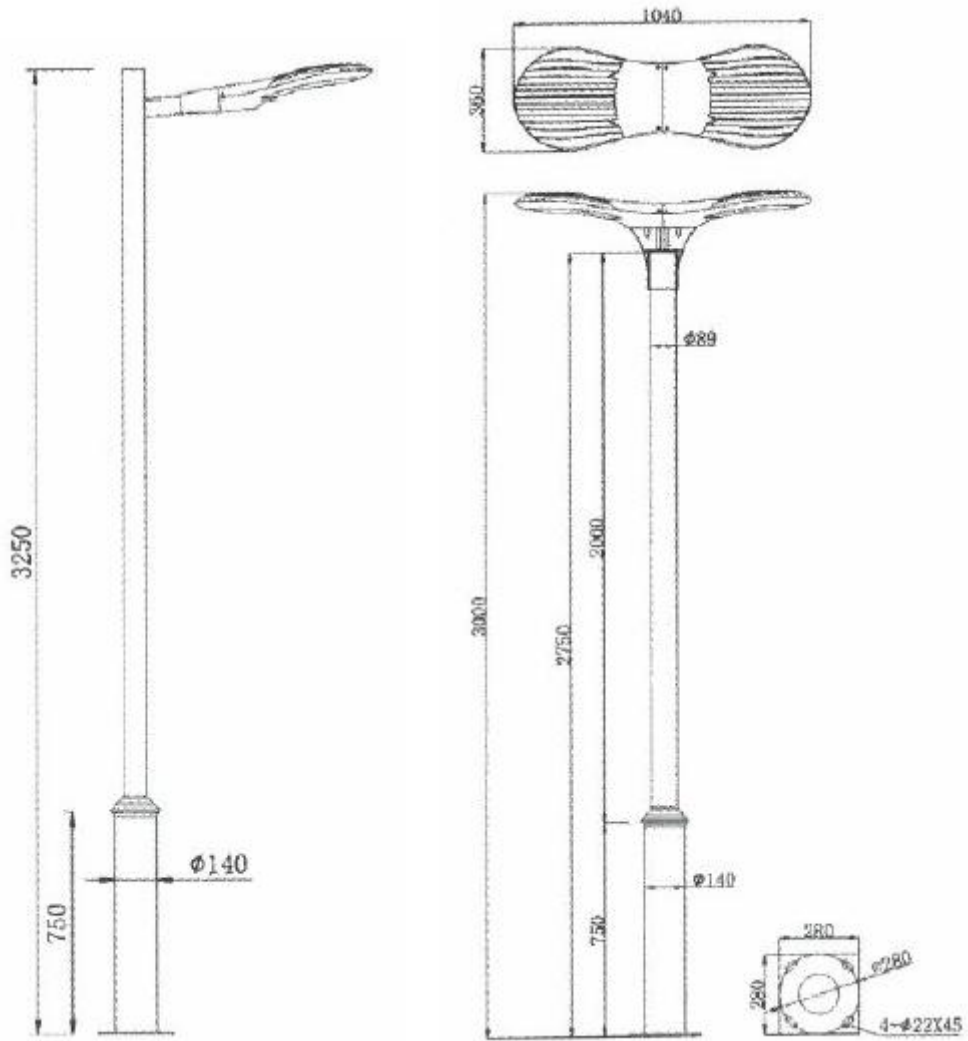

YULAN ELECTRICAL CO., LIMITED

YULAN ELECTRICAL CO., LIMITED

YULAN ELECTRICAL CO., LIMITED

Product name	Led garden modern forms outdoor lighting		
Housing Material	Die-cast Aluminum + Aluminum Profiles		
Input voltage	AC86V-265V	Power	20W/30W/40W/60W
Frequency range	50-60Hz	Color Temperature	3000K-6000K
PF(Power Factor)	>0.95	CRI	>70
Light source	Philips, Core chip	Power supply	Meanwell, Inventr
Finish color	Gray / black customized	Warranty	5 years
IP Rating	IP65	Light pole installation height	3m/3.5m/4m/4.5m
Working environment humidity	10% ~90%	Working environment temperature	-40℃ ~ 50℃
Finish treatment	Powder coaing	Anchor bolts	Folding / Welding